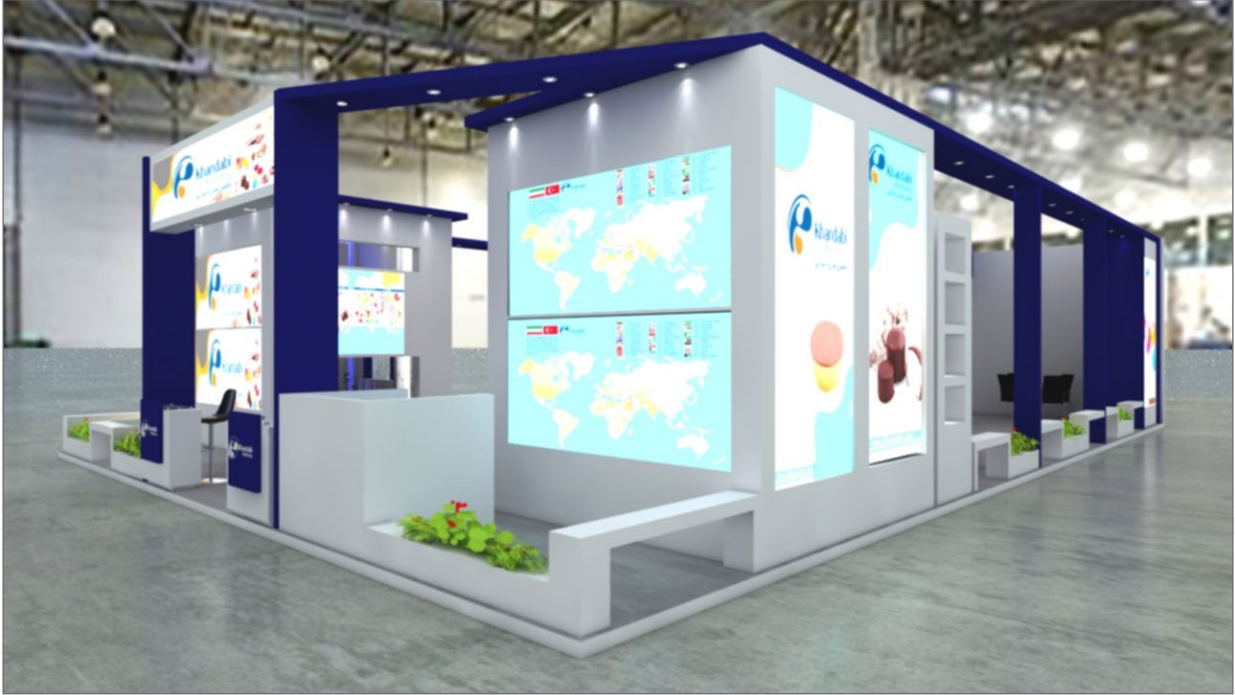

exhibition booth

PARSEH
Designers
Center

PARSEH
Designers
Center

PARSEH
Designers
Center

www.tarahaneparse.com
021-889 530 79- 889 501 30
+98 903 337 1888

PARSEH
Designers
Center

exhibition booth ■

PARSEH
Designers
Center